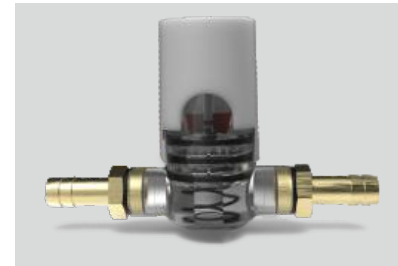

GazOkay®

Your convenient gas leakage test device

GazOkay® Standby Mode

GazOkay® Test Mode

Minimize your risk of gas incidents & accidents

Maximum gas safety is the main concern of all gas appliance users globally. LPG is a very safe fuel to consume, however we all get shocked when gas incidents or even accidents happen. The GazOkay® leak test device is a new easy way to manage your risk concerns.

1 Instant gas leak test

GazOkay® will test your entire gas supply line instantly. Just press the knob and look at the built-in transparent window filled with liquid. It is easy to visually detect any gas leakage indication. Lack of gas bubbles in the window indicate a gas-tight installation. Visible gas bubbles indicate a gas leakage.

2 Flexible installation

GazOkay® is easy to install. It can be mounted at the inlet of your gas appliance, right after the regulator, or anywhere in the pipeline in-between – wherever you find the most convenient place of installation. You can choose between an upright or downward positioning version of the GazOkay® unit, whichever fits best with your gas appliance location.

3 Fits different setups

GazOkay® works with all types of gas cylinders and regulators as well as piped gas from a central supply system. It comes in several variants to easily fit different setups. You can choose between threaded connections or hose nozzle/sleeve/or compression fittings for easy installation.